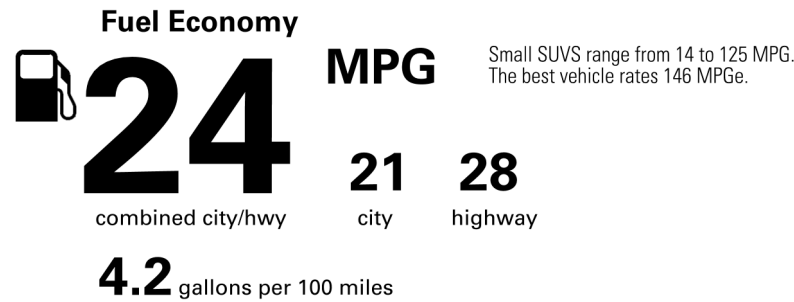

Not Original - Copy

Created on 2026-04-21 17:22:45 (UTC)

EPA DOT Fuel Economy and Environment

Gasoline Vehicle

You spend \$4,500 more in fuel costs over 5 years compared to the average new vehicle.

Annual fuel cost \$2,600